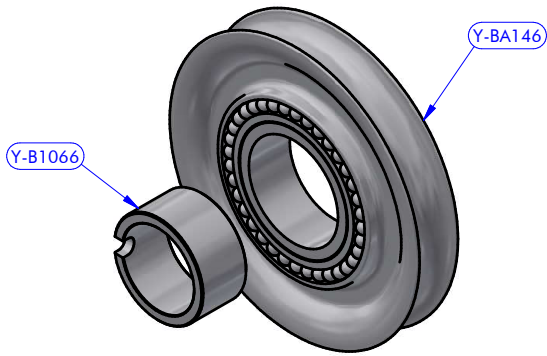

PART LIST			
CODE	DESCRIPTION	MATERIAL	Q.TY
14026A	Sheave	Aluminium	1
Y-B0970	Cheekplate	Aluminium	1
Y-BA215	Caps kit	Aluminium	1
Y-X0022	Bushing	Plastic	3

CODE 14026A

Sheave D140 - 040 T25 AL + S.Steel Hub

PART LIST			
CODE	DESCRIPTION	MATERIAL	Q.TY
Y-B1066	Hub	S.Steel	1
Y-BA146	Sheave assy	Aluminium	1

CODE Y-BA146

Sheave assy D140 - 050 T25 AL

PART LIST			
CODE	DESCRIPTION	MATERIAL	Q.TY
SFD000	Delrin ball	Plastic	72
Y-B1069	Sheave	Aluminium	1
Y-B1070	C.F. Bushing	Composite fibre	1

CODE Y-BA215

Caps kit D40 AL (MB 140 Z)

PART LIST			
CODE	DESCRIPTION	MATERIAL	Q.TY
Y-B1067	Cap	Aluminium	1
Y-B1068	Cap	Aluminium	1
Y-B1770	Cylinder pin	S.Steel	1
Y-X0295	Screw	S.Steel	1
Y-X1215	Self-Locking nut	S.Steel	1