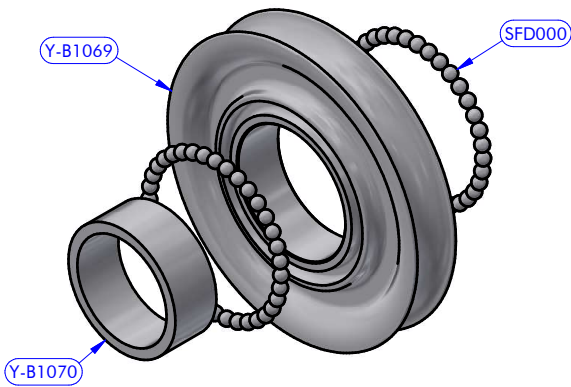

PART LIST			
CODE	DESCRIPTION	MATERIAL	Q.TY
14026A	Sheave	Aluminium	1
Y-B0970	Cheekplate	Aluminium	1
Y-BA215	Caps kit	Aluminium	1
Y-X0022	Bushing	Plastic	3

CODE 14026A

Sheave D140 - 040 T25 AL + S.Steel Hub

PART LIST			
CODE	DESCRIPTION	MATERIAL	Q.TY
Y-B1066	Hub	S.Steel	1
Y-BA146	Sheave assy	Aluminium	1

CODE Y-BA146

Sheave assy D140 - 050 T25 AL

PART LIST			
CODE	DESCRIPTION	MATERIAL	Q.TY
SFD000	Delrin ball	Plastic	72
Y-B1069	Sheave	Aluminium	1
Y-B1070	C.F. Bushing	Composite fibre	1

CODE Y-BA215

Caps kit D40 AL (MB 140 Z)

PART LIST			
CODE	DESCRIPTION	MATERIAL	Q.TY
Y-B1067	Cap	Aluminium	1
Y-B1068	Cap	Aluminium	1
Y-B1770	Cylinder pin	S.Steel	1
Y-X0295	Screw	S.Steel	1
Y-X1215	Self-Locking nut	S.Steel	1