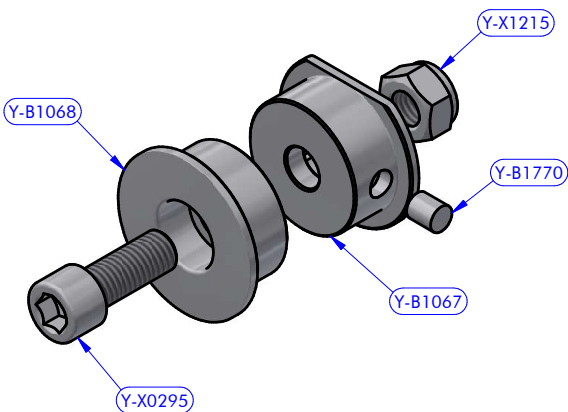

PART LIST			
CODE	DESCRIPTION	MATERIAL	Q.TY
14026A	Sheave	Aluminium	1
Y-B0970	Cheekplate	Aluminium	1
Y-BA215	Caps kit	Aluminium	1
Y-X0022	Bushing	Plastic	3

CODE 14026A

Sheave D140 - 040 T25 AL + S.Steel Hub

PART LIST			
CODE	DESCRIPTION	MATERIAL	Q.TY
Y-B1066	Hub	S.Steel	1
Y-BA146	Sheave assy	Aluminium	1

CODE Y-BA146

Sheave assy D140 - 050 T25 AL

PART LIST			
CODE	DESCRIPTION	MATERIAL	Q.TY
SFD000	Delrin ball	Plastic	72
Y-B1069	Sheave	Aluminium	1
Y-B1070	C.F. Bushing	Composite fibre	1

CODE Y-BA215

Caps kit D40 AL (MB 140 Z)

PART LIST			
CODE	DESCRIPTION	MATERIAL	Q.TY
Y-B1067	Cap	Aluminium	1
Y-B1068	Cap	Aluminium	1
Y-B1770	Cylinder pin	S.Steel	1
Y-X0295	Screw	S.Steel	1
Y-X1215	Self-Locking nut	S.Steel	1